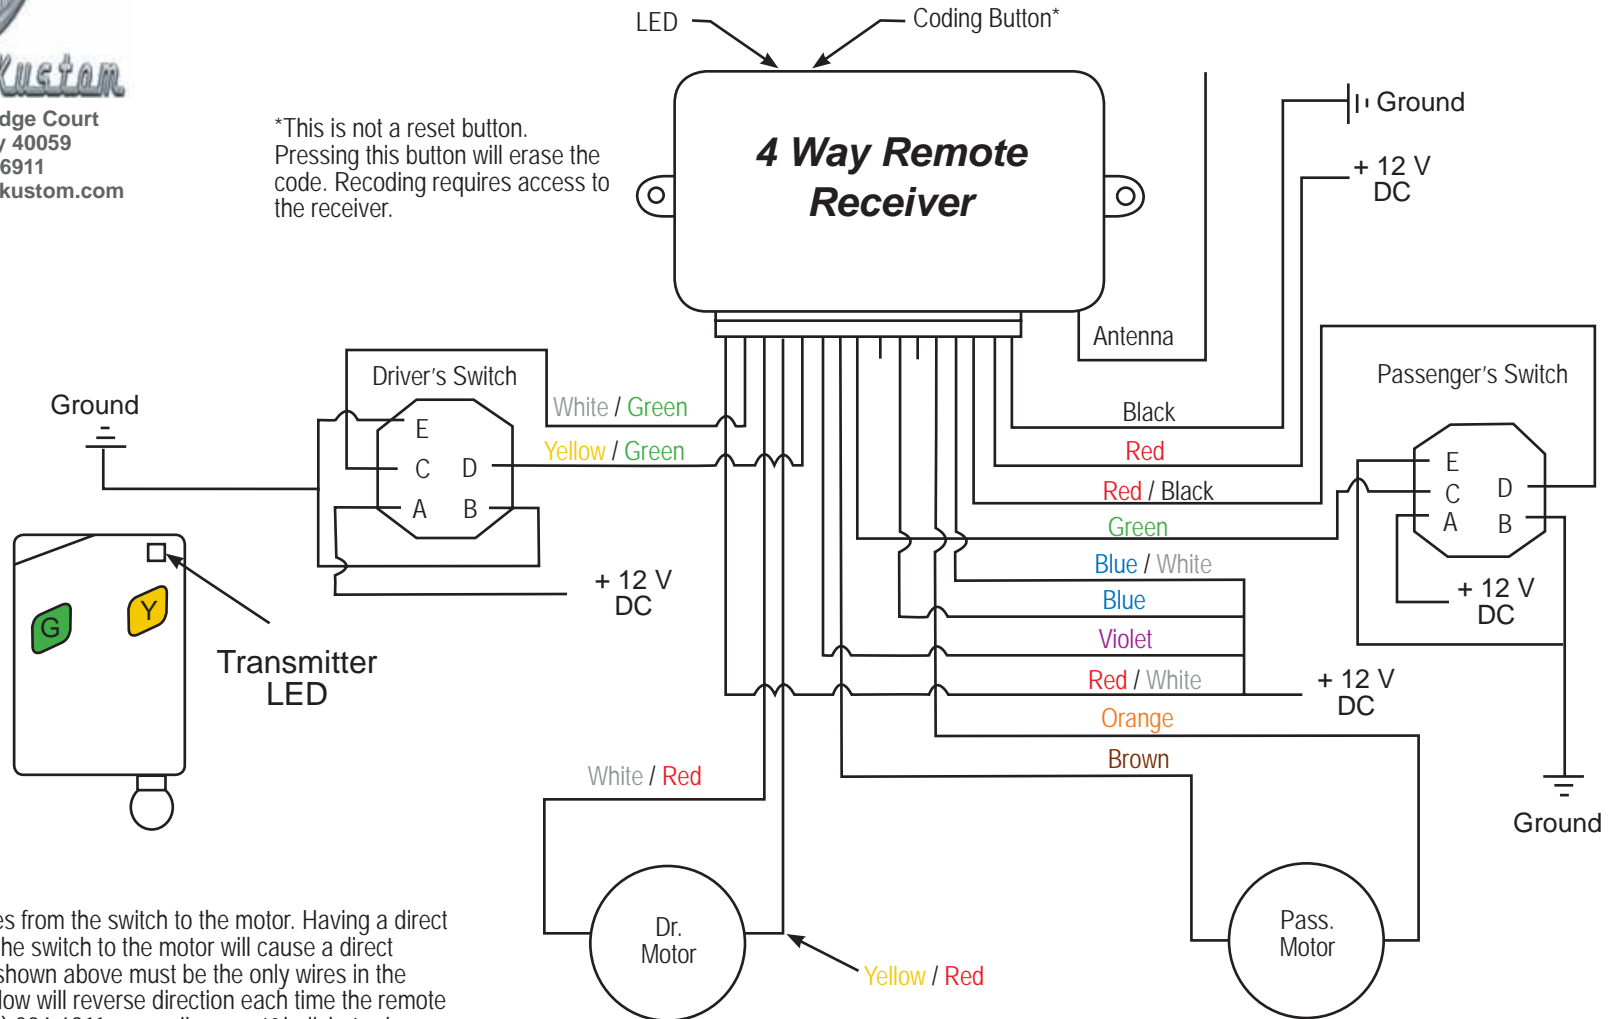

# 4 Function Remote Control (GM Single / Single)

\*This is not a reset button. Pressing this button will erase the code. Recoding requires access to the receiver.

There are no wires from the switch to the motor. Having a direct connection from the switch to the motor will cause a direct short. The wires shown above must be the only wires in the system. The window will reverse direction each time the remote is used. Call (502) 384-6911 or email support@ball'sshotrods.com for technical help.