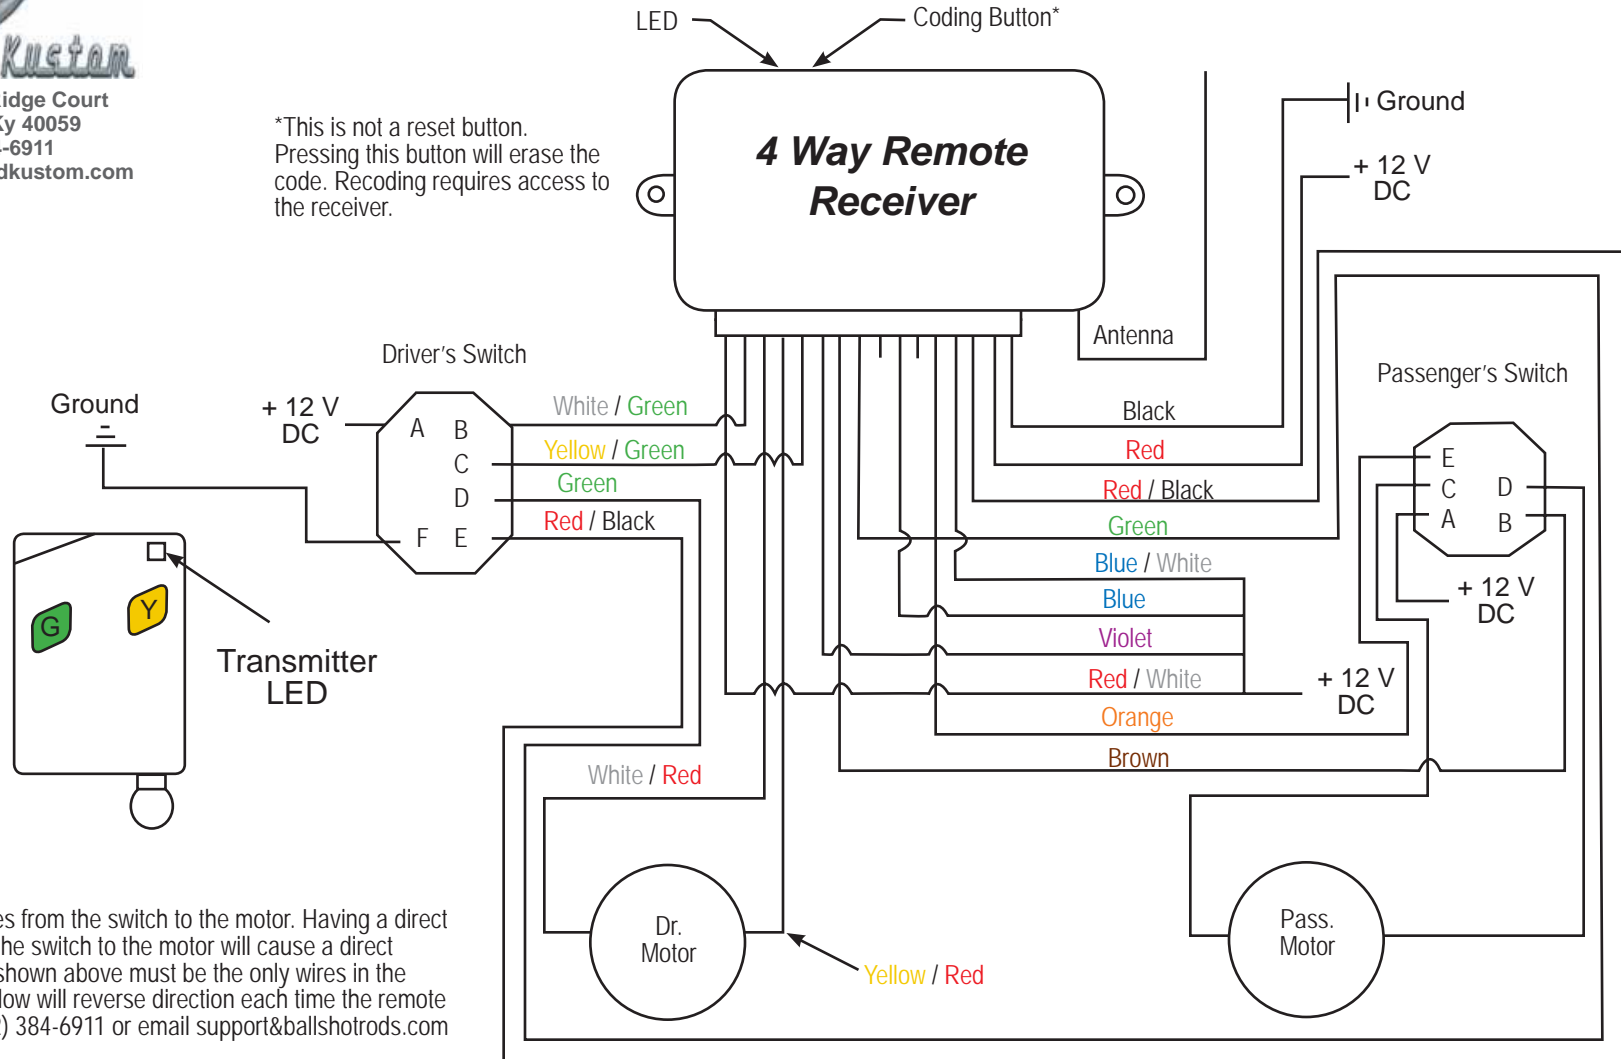

Red Rod Kustom

6911 Timber Ridge Court
Prospect, Ky 40059
(502) 384-6911

www.ballsrodandkustom.com

4 Function Remote Control (GM Double / Single)

Visit www.ballsrodandkustom.com for our online catalog!