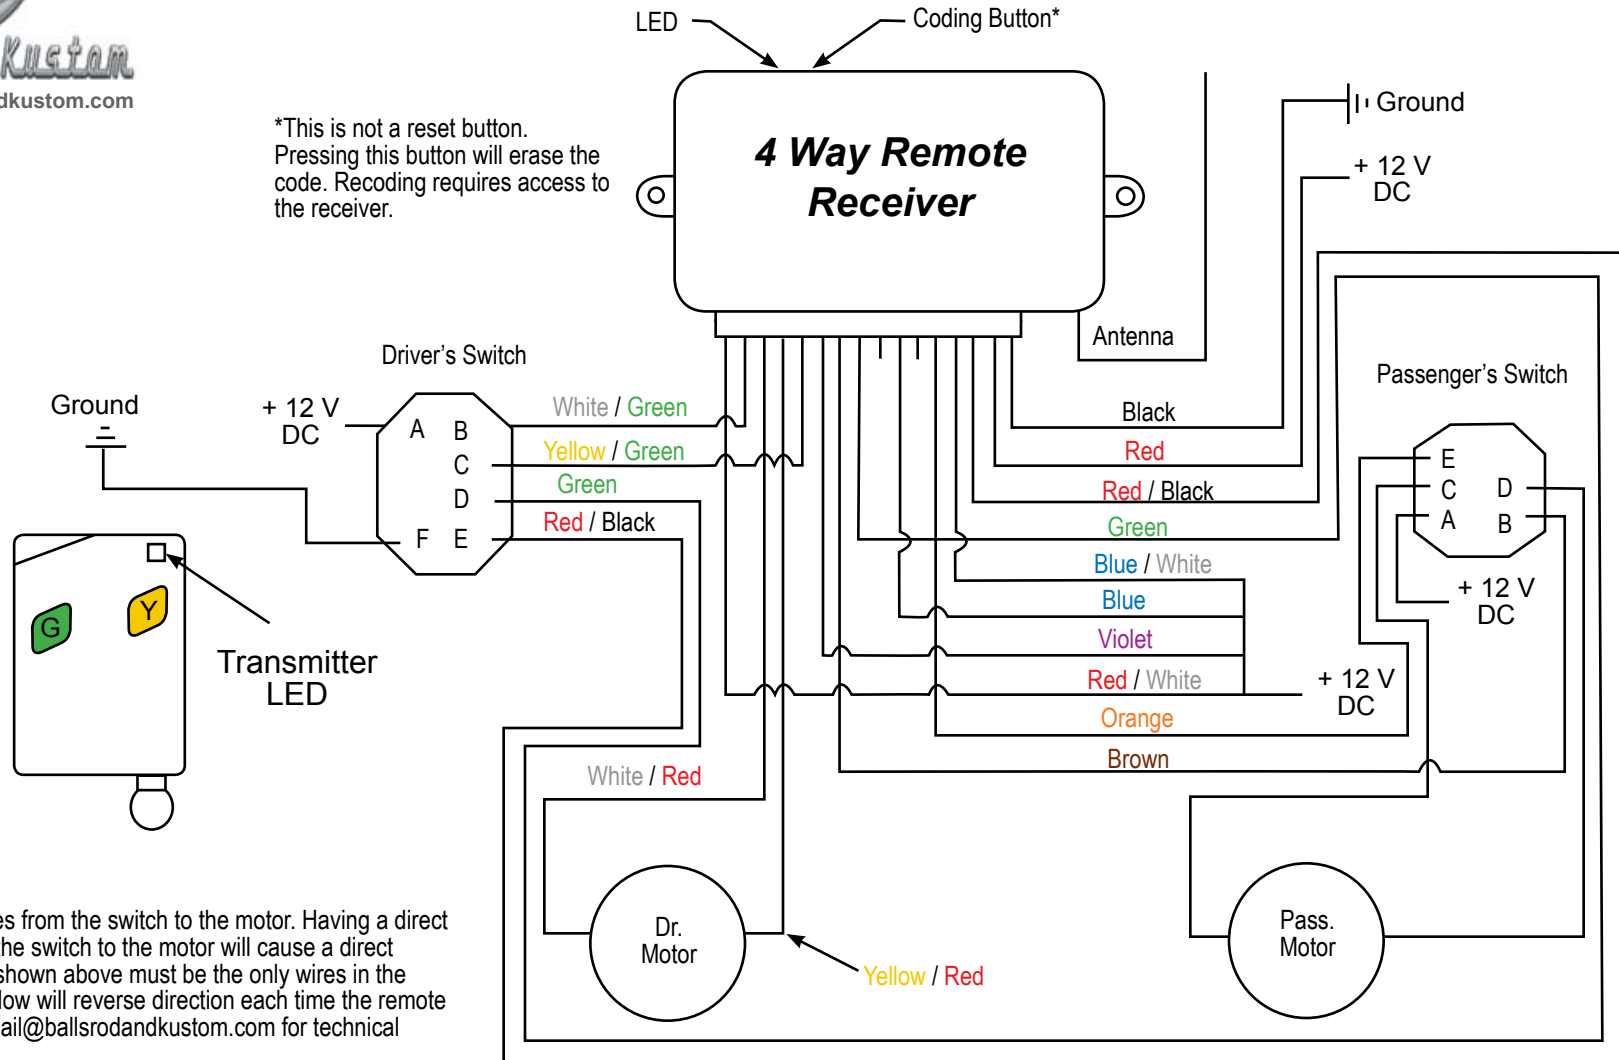

Red And Kustom
www.ballsrodandkustom.com

4 Function Remote Control (GM Double / Single)

There are no wires from the switch to the motor. Having a direct connection from the switch to the motor will cause a direct short. The wires shown above must be the only wires in the system. The window will reverse direction each time the remote is used. E-mail mail@ballsrodandkustom.com for technical help.